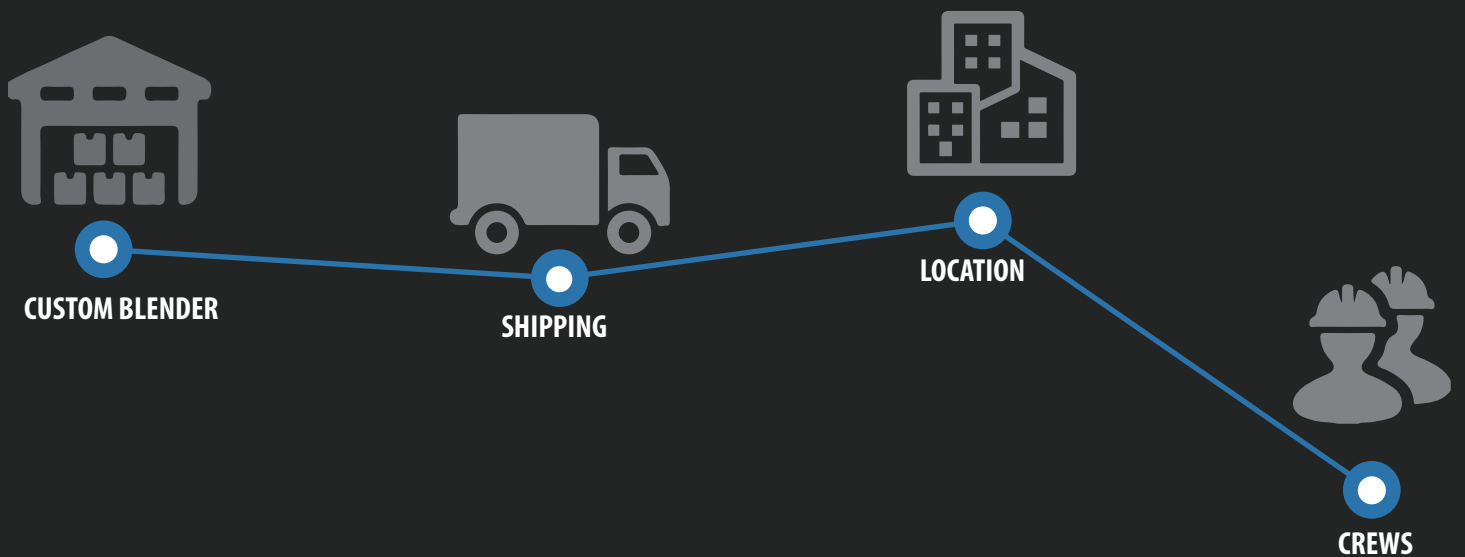

ADVANCED DRUM TRACKING